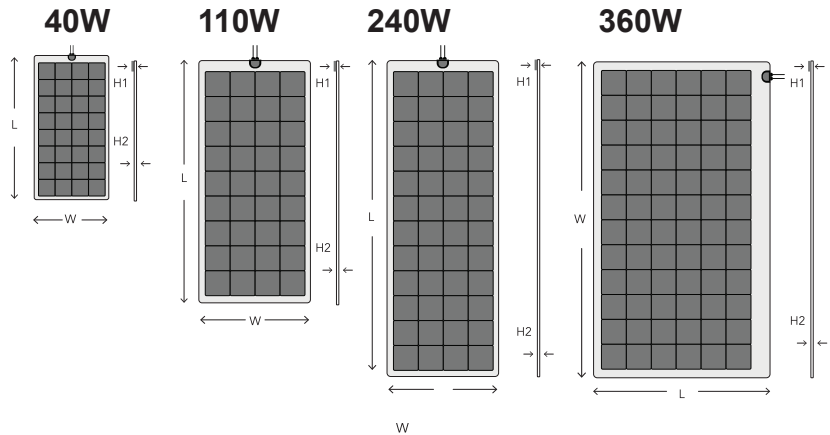

- Industry-leading power output
- Enhanced performance under all light conditions
- Redundancy by design
- Military grade design, materials and approvals
- Designed and engineered in the USA

	40W 2.3 lbs	110W 7.5 lbs	240W 13 lbs	360w 21.4 lbs
W	14.6"	27.12"	26.88"	42.12"
L	30"	62.24"	79.88"	76.33"
H1	0.70"	0.687"		
H2	0.13"	0.125"		