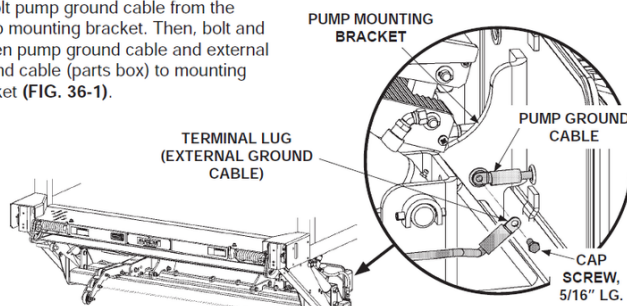

September 08, 2017

ANNOUNCEMENT

MAXON Product Update: New Dedicated Ground Cable for the Tuk-A-Way® GPT and GPTLR Liftgate Models

The newest versions of the GPT and GPTLR (galvanized standard) will feature bolt-on mount plates. In order to facilitate solid grounding, a dedicated ground cable is now provided with these gates (see parts box). Please review the installation manuals for proper installation of this ground cable.

STEP 5 - CONNECT GROUND CABLE (RECOMMENDED)

NOTE: To ensure power unit is correctly grounded, MAXON recommends connecting 2 gauge ground cable from grounding connection on pump mounting plate to a grounding point on the frame, or negative battery terminal in the optional battery box.

1. Unbolt pump ground cable from the pump mounting bracket. Then, bolt and tighten pump ground cable and external ground cable (parts box) to mounting bracket (FIG. 36-1).

CONNECTING EXTERNAL GROUND CABLE
FIG. 36-1