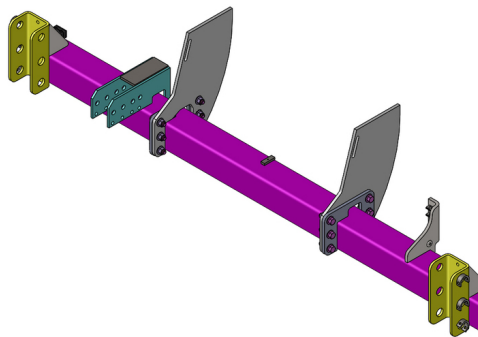

September 08, 2017

ANNOUNCEMENT

MAXON Product Update: New Dedicated Ground Cable for the Tuk-A-Way® GPT and GPTLR Liftgate Models

The newest versions of the GPT and GPTLR (galvanized standard) will feature bolt-on mount plates. In order to facilitate solid grounding, a dedicated ground cable is now provided with these gates (see parts box). Please review the installation manuals for proper installation of this ground cable.

STEP 5 - CONNECT GROUND CABLE (RECOMMENDED)

NOTE: To ensure power unit is correctly grounded, MAXON recommends connecting 2 gauge ground cable from grounding connection on pump mounting plate to a grounding point on the frame, or negative battery terminal in the optional battery box.

1. Unbolt pump ground cable from the pump mounting bracket. Then, bolt and tighten pump ground cable and external ground cable (parts box) to mounting bracket (FIG. 36-1).

CONNECTING EXTERNAL GROUND CABLE
FIG. 36-1