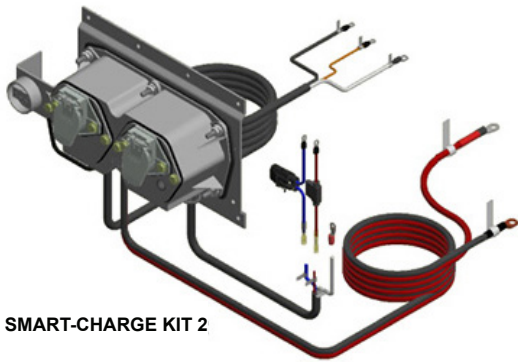

SMART-CHARGE KIT 2